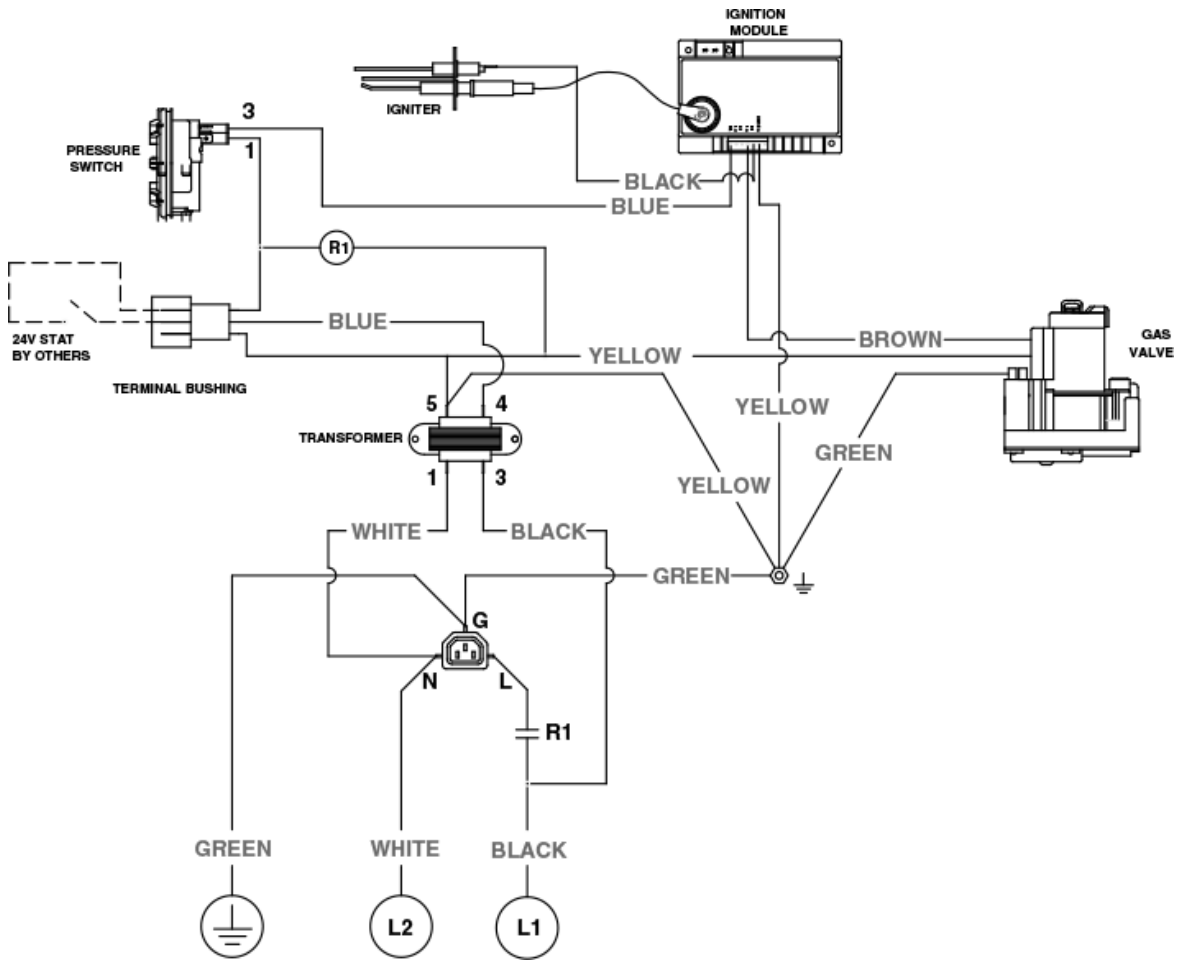

MODEL VZ

INTERNAL WIRING

LADDER DIAGRAM